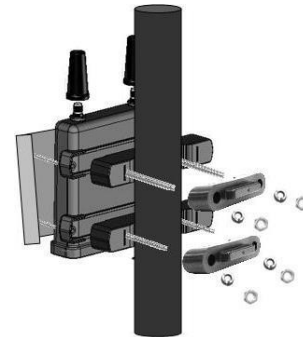

### AA195PM Two Hole Outdoor Pole Mounting Kit

The AA195PM mounting kit contains all hardware items required for pole mounting and weatherproofing the ESTeem for outdoor installations. The ESTeem Model 195 series (195E & 195 Narrowband) and Horizon series modem together with the AA195PM mounting kit allows the modem to be directly mounted to a round pole between 1.25" and 2" in diameter. Any pole larger than 2" in diameter will require banding through the Pole Mount Brackets.

### AA195PM Parts Inventory

(1) Face Plate Cover

(2) Pole Mount Brackets

(1) Heat Shield

(1) Package of Hardware

← Containing →

(4) 10-24 Philips Screws

(2) U-Bolts

(4) Washers

(4) 1/2 Inch Nuts

(2) Pole Mount Clamps

(1) Weather Proof Boot for Antenna Port B (if not used)

(2) Ethernet Cable Boots

(2) Direct Mount Antenna Boots for ESTeem Approved Direct Mount Antenna Only