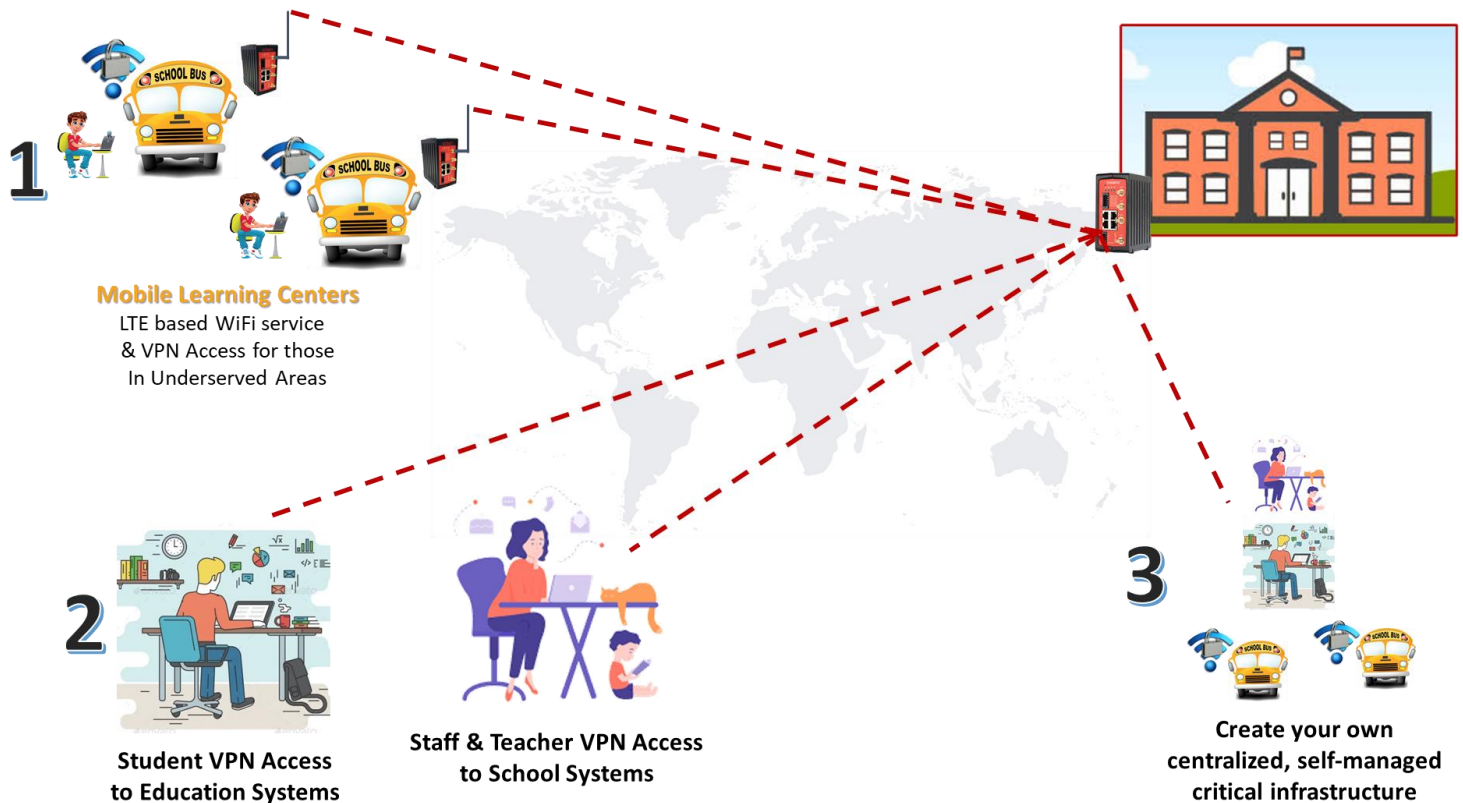

Virtual Schoolhouse Suite

ESTeem's Virtual Schoolhouse Suite brings unprecedented possibilities for education administrations having to manage their networks and deliver online solutions. The benefits and necessity have never been more evident, but online education faces some unique challenges compared to traditional campus centric learning. Secure internet connectivity is the lifeblood for online education.

ESTeem's Virtual Schoolhouse Suite is an ideal solution for remote learning. By creating Mobile Learning Centers and/or secure VPN connections, the **Virtual Schoolhouse Suite** delivers reliable and secure remote connectivity for students and faculty.

Build and Customize your Virtual Schoolhouse

- 1** The **ESTeem Edge Access+** uses an LTE connection to a school bus or van while simultaneously providing a WiFi Access Point (AP) to provide reliable and secure remote internet connectivity in underserved areas. Increase your WiFi coverage outside the bus by adding an ESTeem Horizon 2.4 Rugged Access Point. Instant Mobile Learning Center!
- 2** Quickly create secure, encrypted, automated VPN connections directly from your School Servers or your School Cloud to Faculty, Teachers and Students regardless of internet connection type.
- 3** Create and manage your own critical infrastructure networks