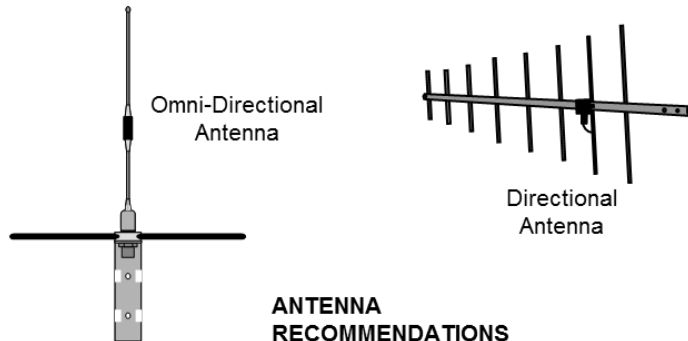

Model 195M Cabinet Mount Outdoor Fixed Base Hardware Diagram

- ANTENNA RECOMMENDATIONS**
1. Omni-Directional (AA20M)
 2. Directional (AA202M)

NOTES

1. Use coax cable runs as short as practical to minimize cable losses.
2. Vapor wrap all external antenna coax connections with vinyl wrap (AA243)
3. Contact EST for recommendations regarding antenna mounting hardware and installation tips.
4. Ground antenna structure, base and lightning arrestor.

Antenna Feedline Recommendations			
		Antenna Part No.	
	Feedline Type	AA20M	AA202M
< 50 ft. Length	RG-8	AA235	AA237
> 50 ft. Length	Heliax	AA238	AA236