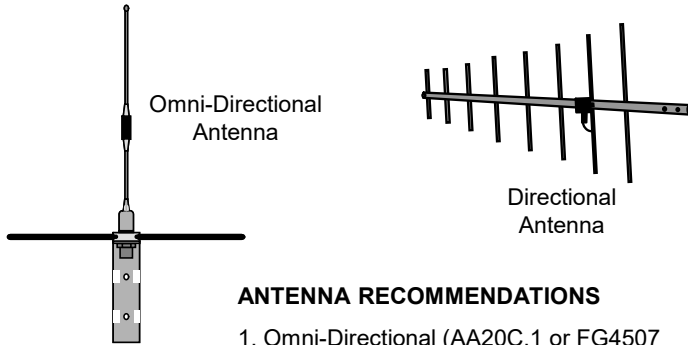

Model 195C Cabinet Mount Outdoor Fixed Base Hardware Diagram

ANTENNA RECOMMENDATIONS

1. Omni-Directional (AA20C.1 or FG4507 & FG4607).
2. Directional (AA202C.1).

NOTES

1. Use coax cable runs as short as practical to minimize cable losses.
2. Vapor wrap all external antenna coax connections with vinyl wrap (AA243)
3. Contact EST for recommendations regarding antenna mounting hardware and installation tips.
4. Ground antenna structure, base and lightning arrestor.

Antenna Feedline Recommendations				
		Antenna Part No.		
	Feedline Type	20C.1	202C.1	FG4507/ FG4607
< 50 ft. Length	RG-8	AA237	AA237	AA237
> 50 ft. Length	Helaix	AA236	AA236	AA236