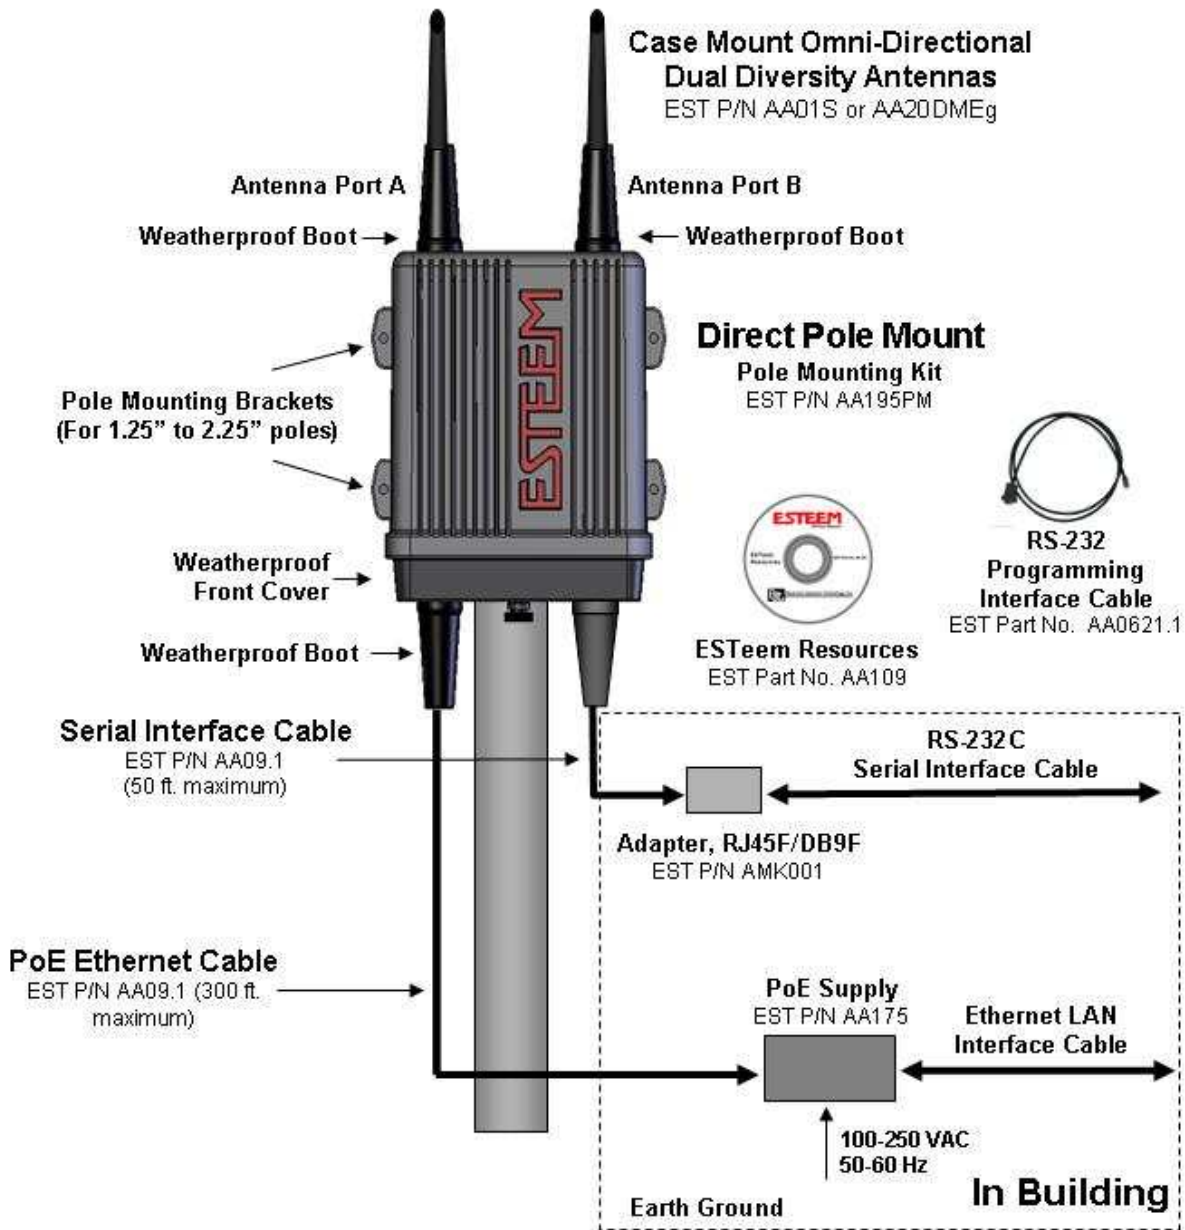

**Model 195Eg
Direct Mount Antennas
w/Serial Port Option**

Specifications subject to change without notice