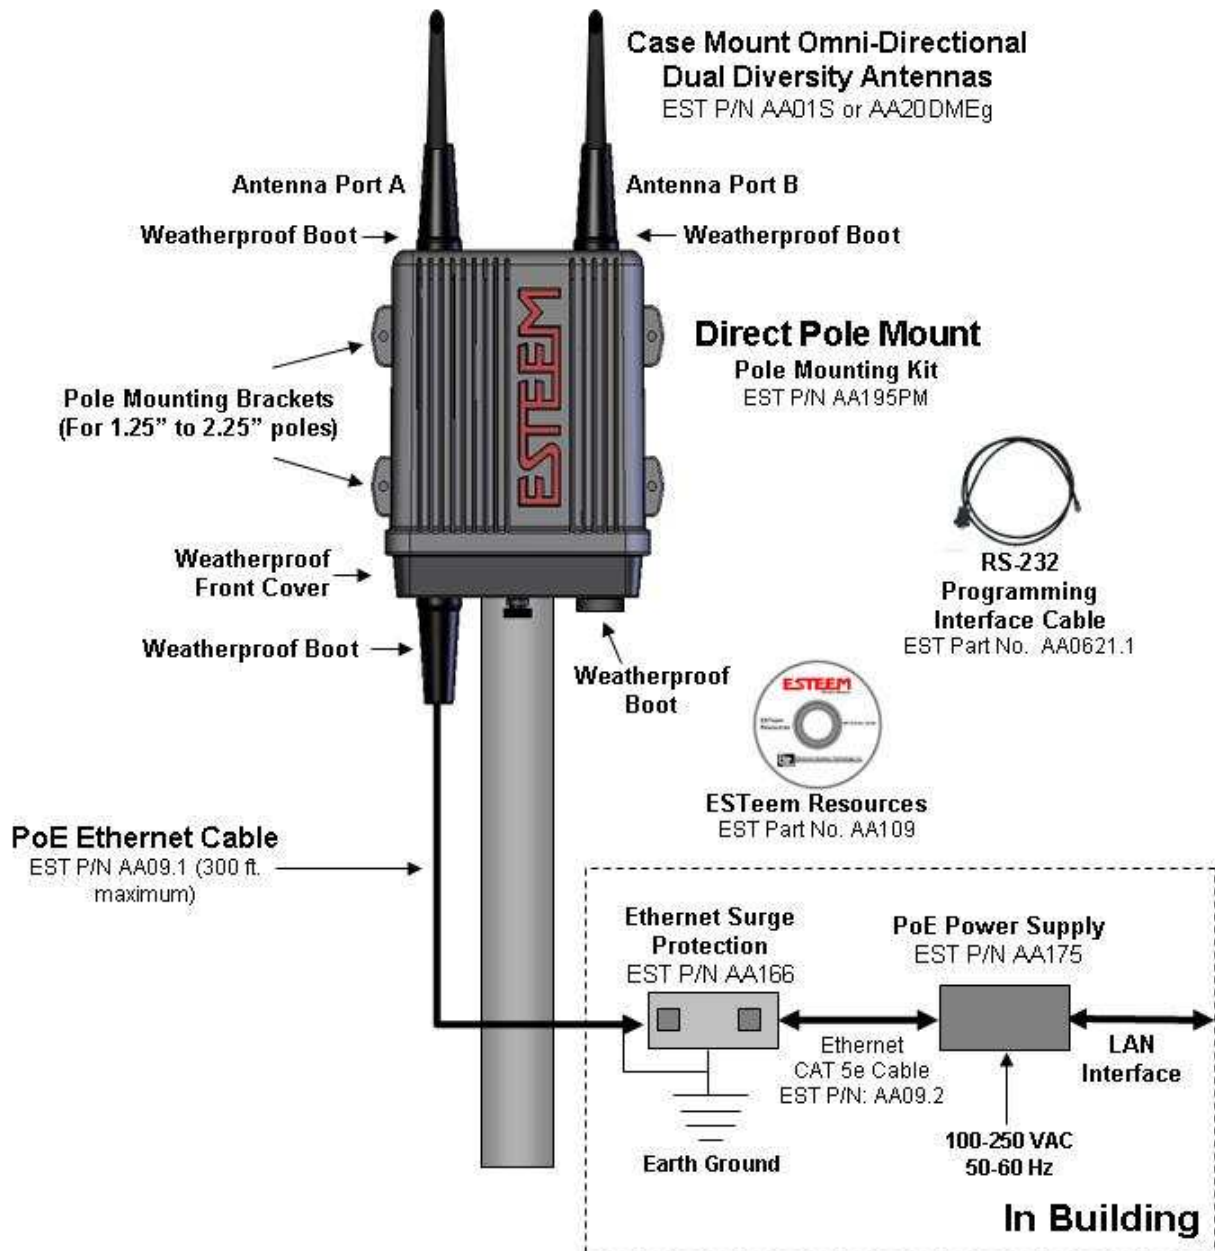

Model 195Eg Direct Mount Antennas w/Surge Protection

Specifications subject to change without notice