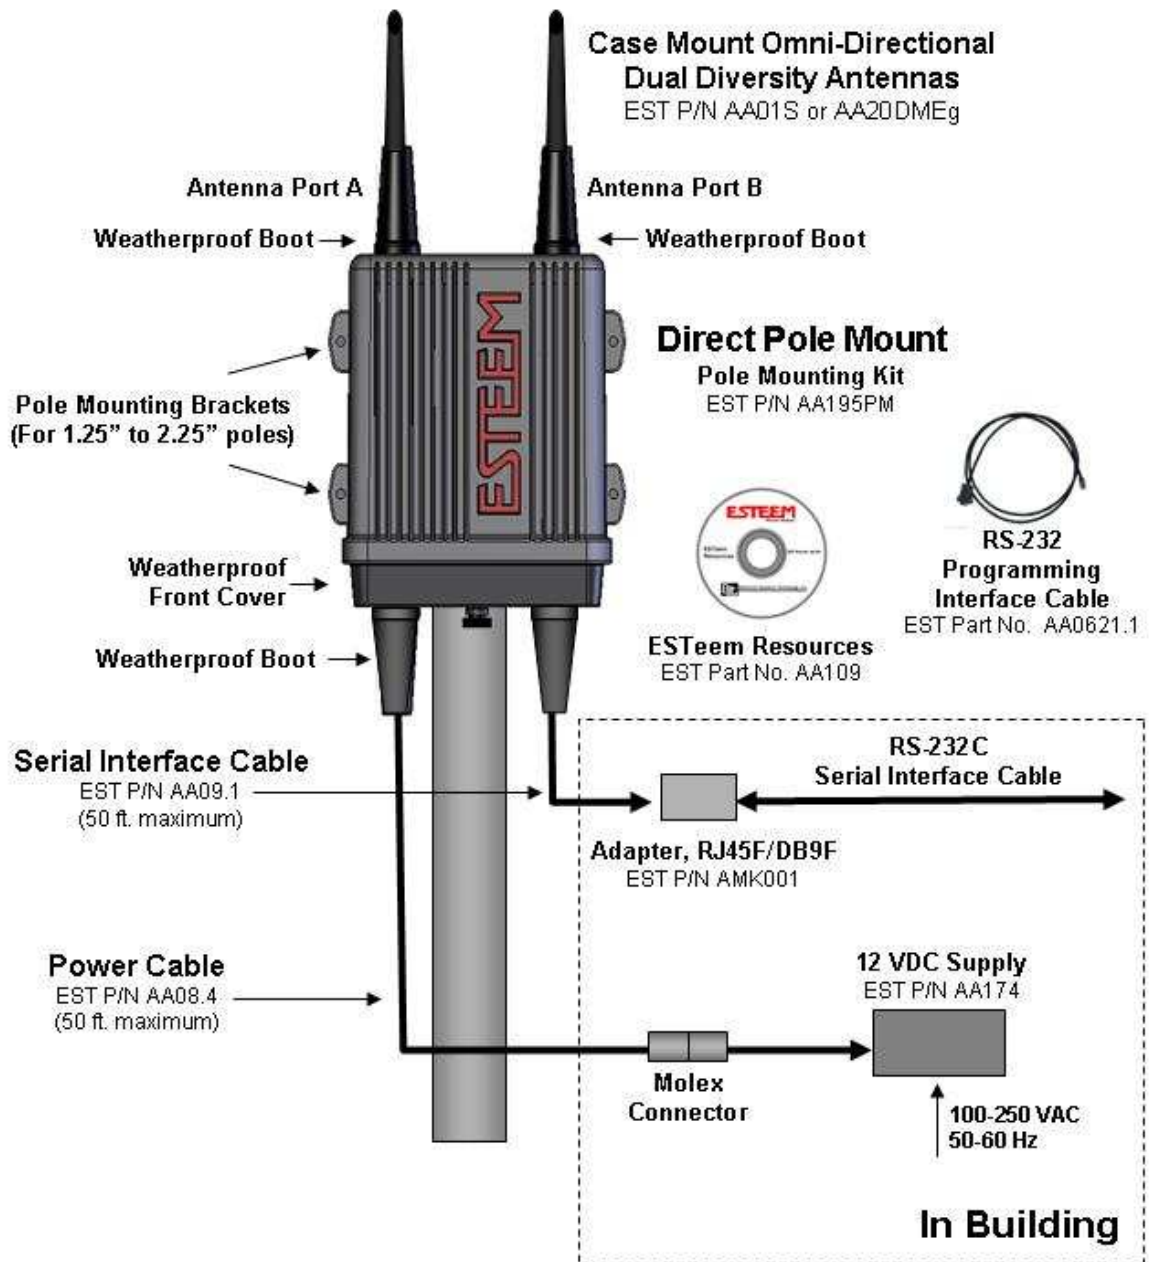

## Model 195Eg Direct Mount Antennas w/Serial Port Option and 12VDC Power

Specifications subject to change without notice