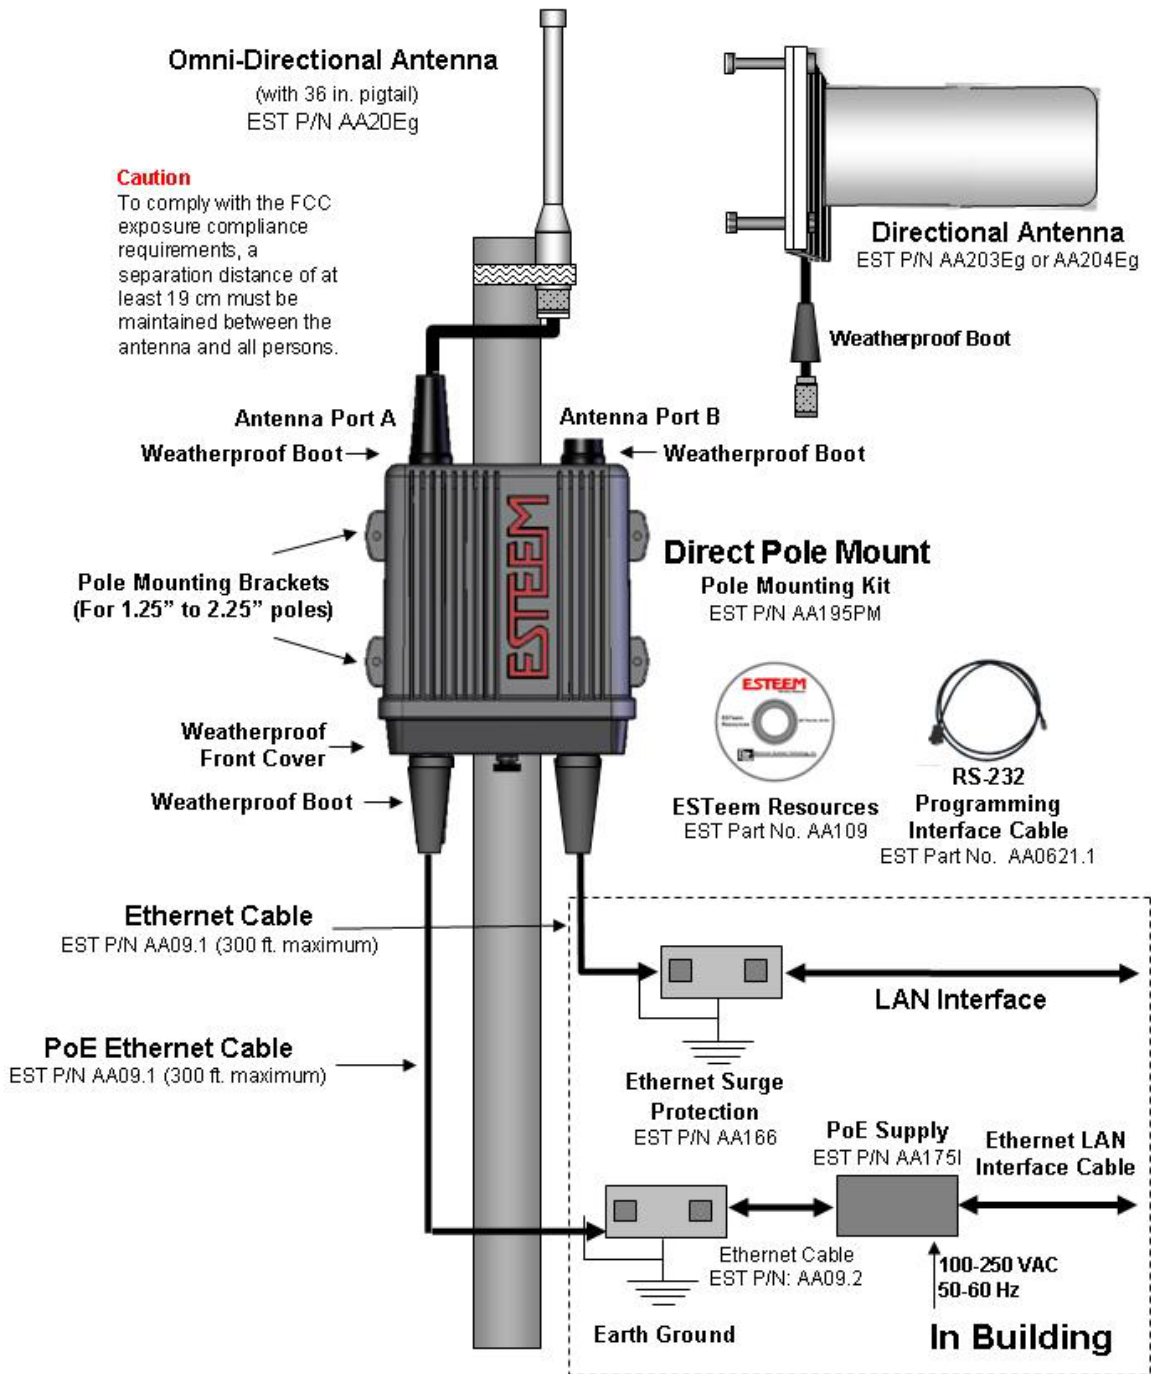

**Model 195Eg  
External Antenna  
w/Dual Ethernet Ports and Surge Protection**

Specifications subject to change without notice