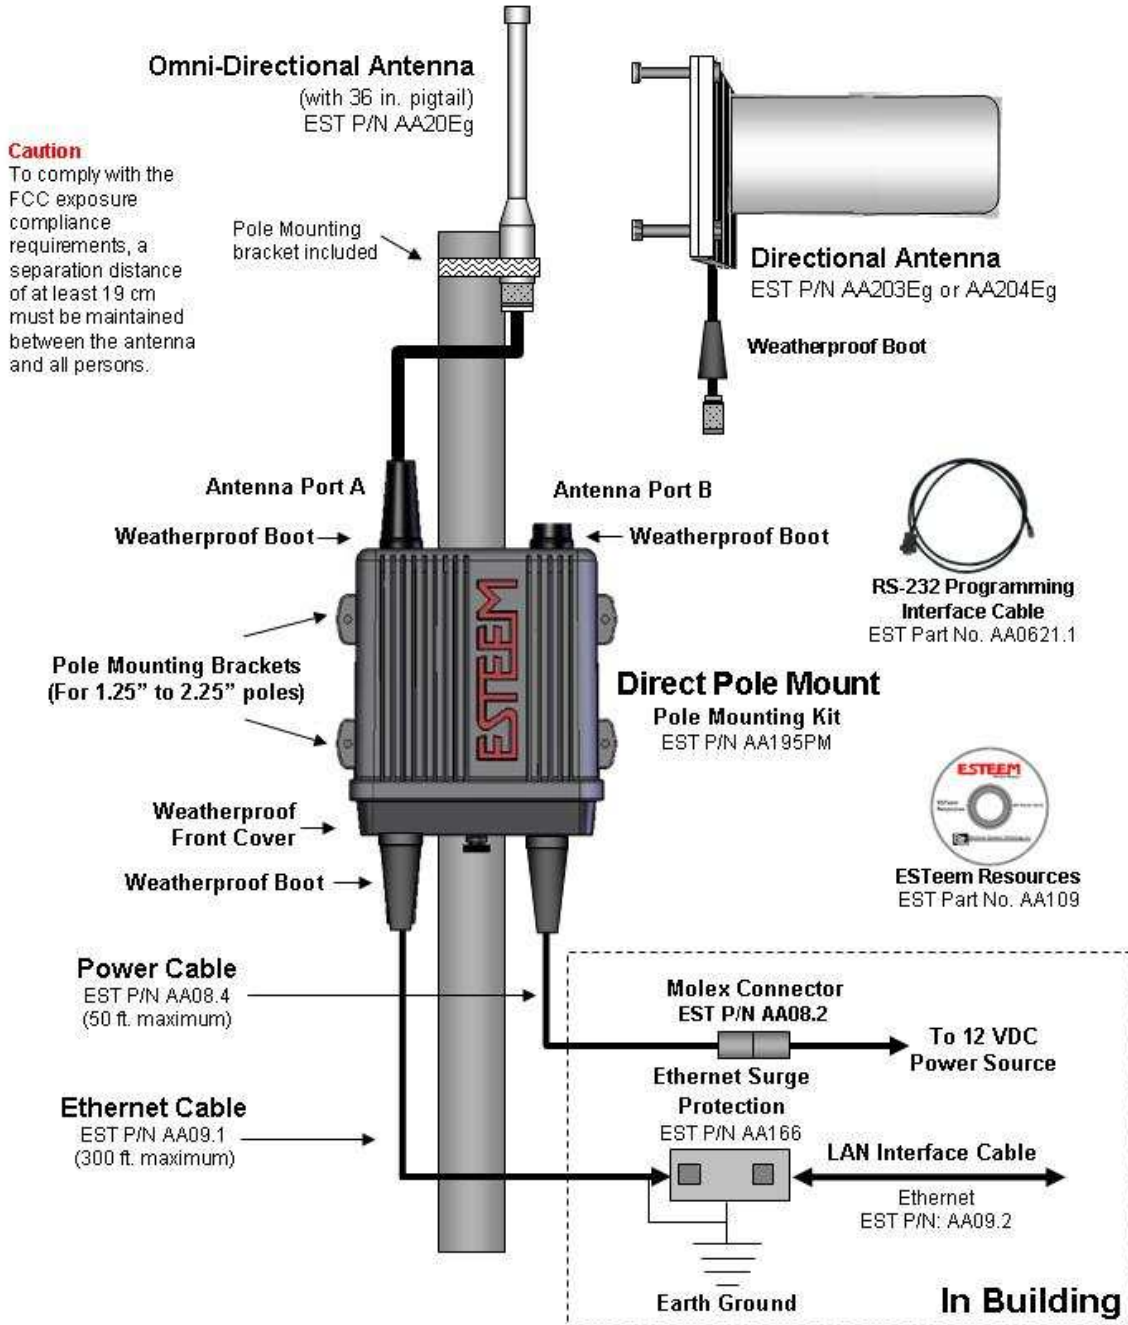

Model 195Eg External Antenna w/Surge Protection and 12VDC Power

Specifications subject to change without notice