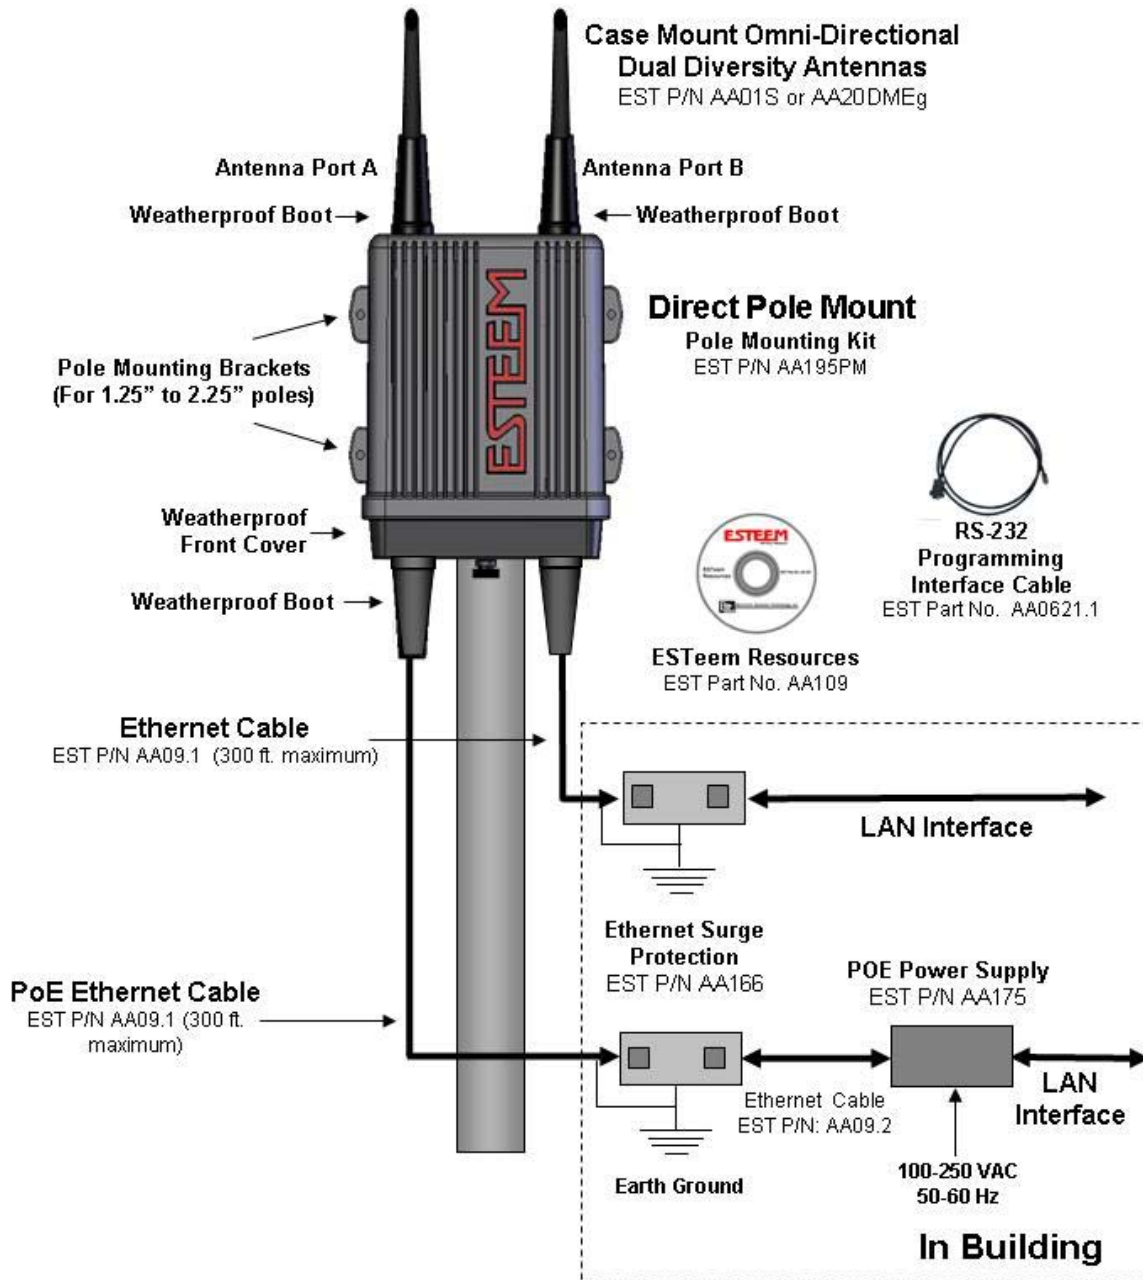

**Model 195Eg  
Direct Mount Antennas  
w/Dual Ethernet Ports and Surge Protection**

Specifications subject to change without notice