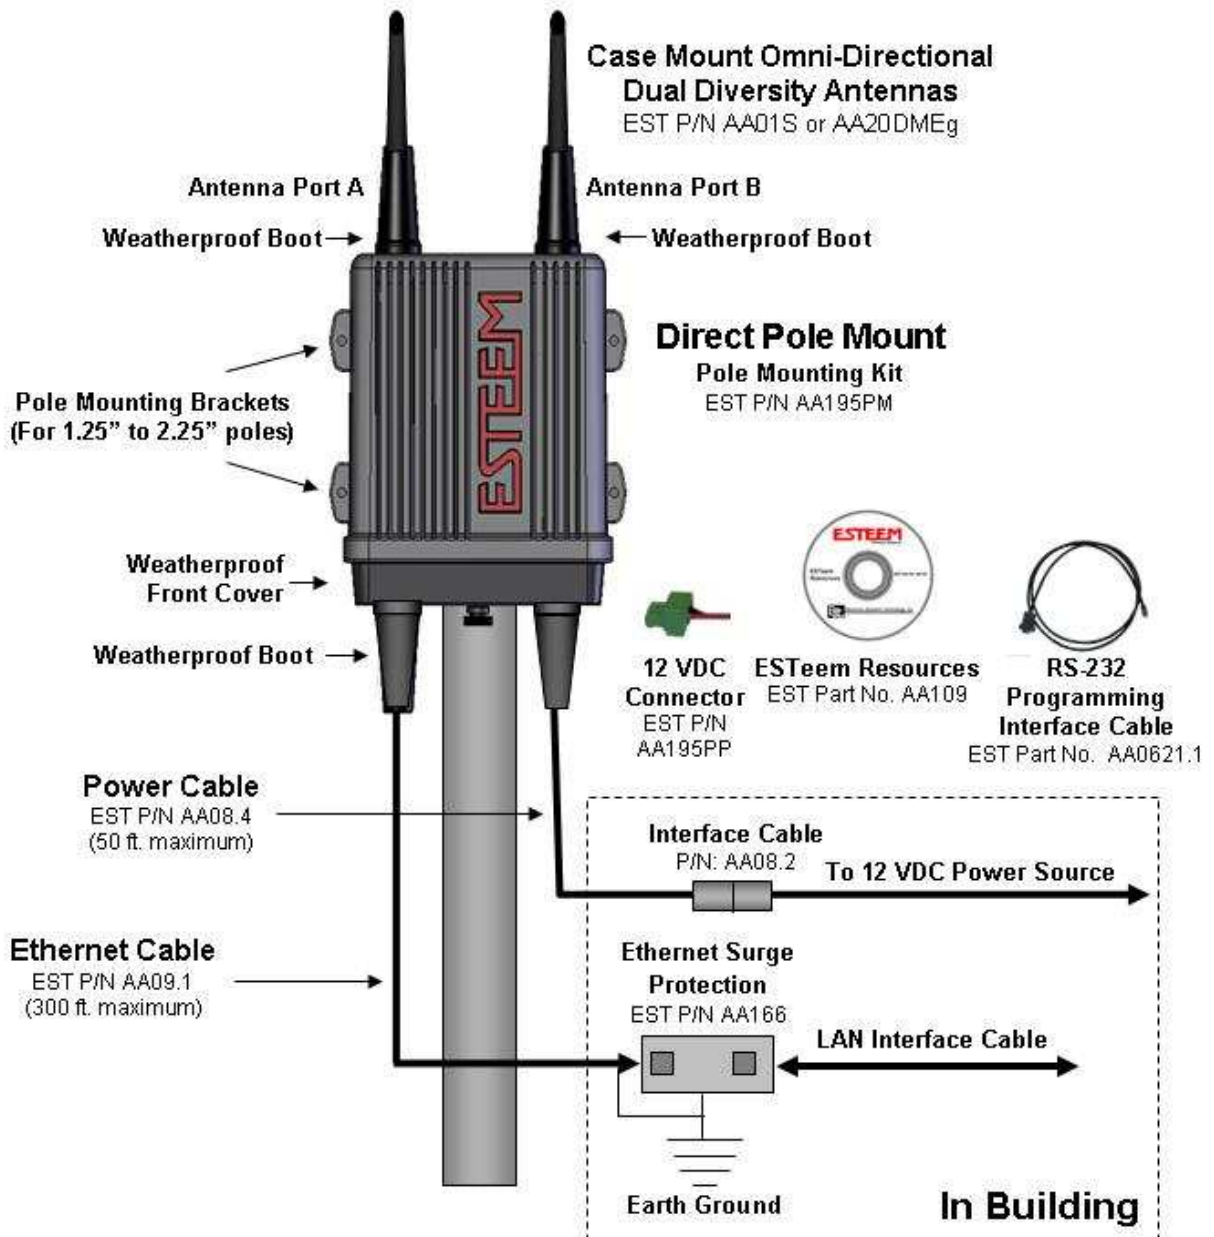

**Model 195Eg
Direct Mount Antennas
w/Surge Protection and 12 VDC Power**

Specifications subject to change without notice