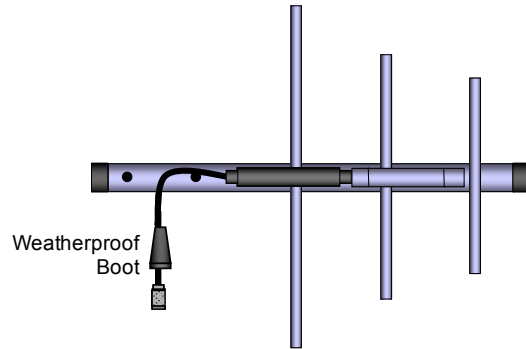

Edge 900
External Mount Antenna
Serial Port w/Surge Protection

Omni-Directional Antenna
(with 16 in. pigtail)
(AA20Es900)

Caution

To comply with the FCC exposure compliance requirements, a separation distance of at least 20 cm must be maintained between the antenna and all persons.

Directional Antenna
(with 36 in. pigtail)
(AA203Es900)

Direct Pole Mount

Pole Mounting Kit (AA195PM)
* Parts Included in Pole Mount Kit
Individual components not sold separately

Fully Assembled Pole Mount Kit
With included Solar Shield

Pole Mounting Brackets*
(For 1.25" to 2.25" poles)

Weatherproof Front Cover*

Weatherproof Boot*

Serial Interface Cable
(AA09.1 - 50 ft. maximum)

PoE Ethernet Cable
(AA09.1 - 300 ft. maximum)

ESTEEM Resources
(AA109)