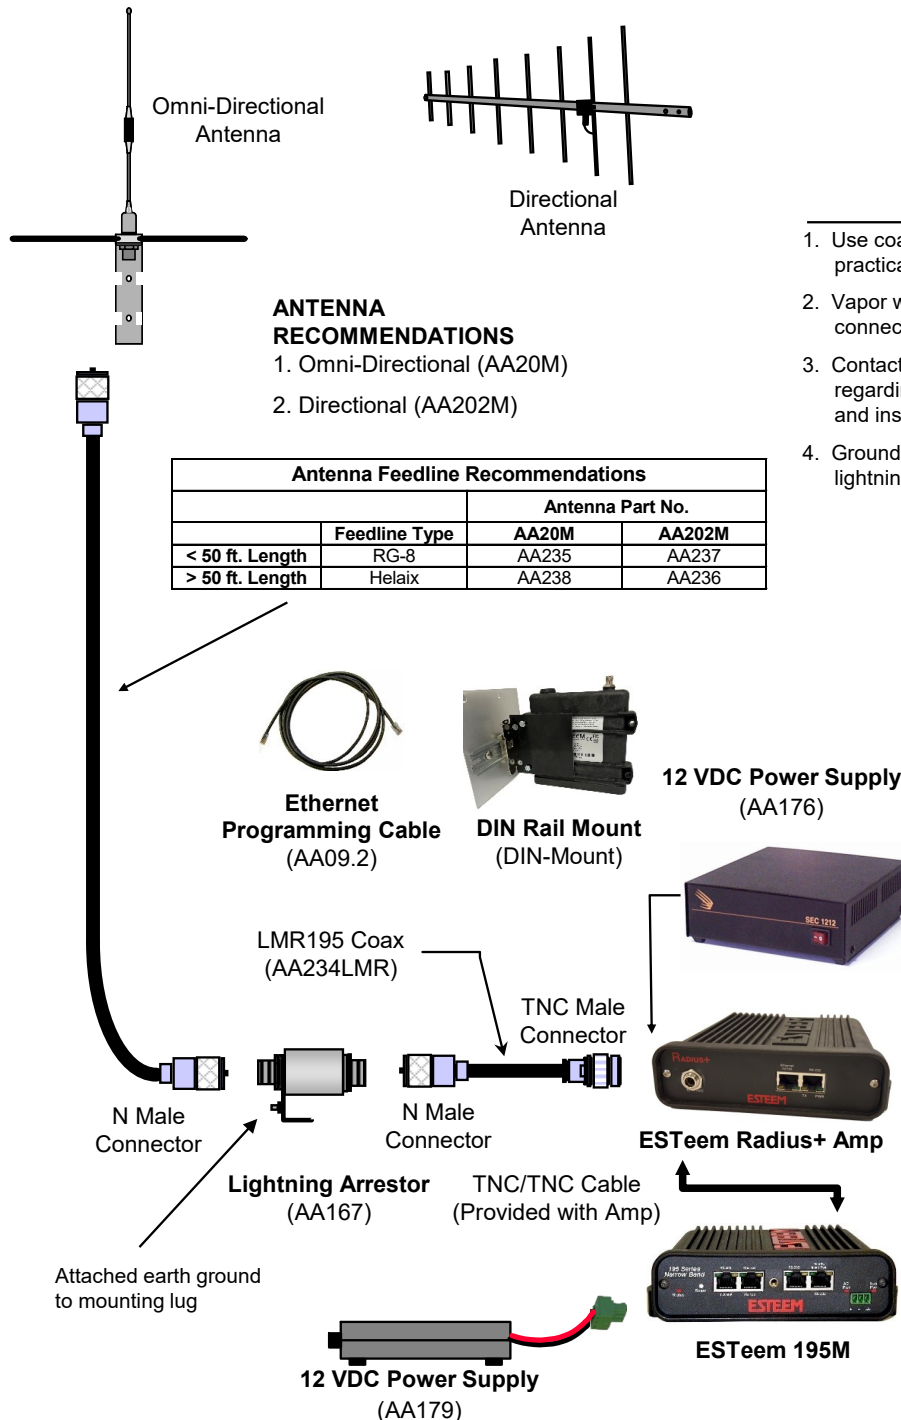

Model 195M with Radius+ Amplifier Cabinet Mount Outdoor Hardware Diagram

ANTENNA RECOMMENDATIONS

1. Omni-Directional (AA20M)
2. Directional (AA202M)

Antenna Feedline Recommendations			
		Antenna Part No.	
	Feedline Type	AA20M	AA202M
< 50 ft. Length	RG-8	AA235	AA237
> 50 ft. Length	Helaix	AA238	AA236

NOTES

1. Use coax cable runs as short as practical to minimize cable losses.
2. Vapor wrap all external antenna coax connections with vinyl wrap (AA243)
3. Contact EST for recommendations regarding antenna mounting hardware and installation tips.
4. Ground antenna structure, base and lightning arrester.